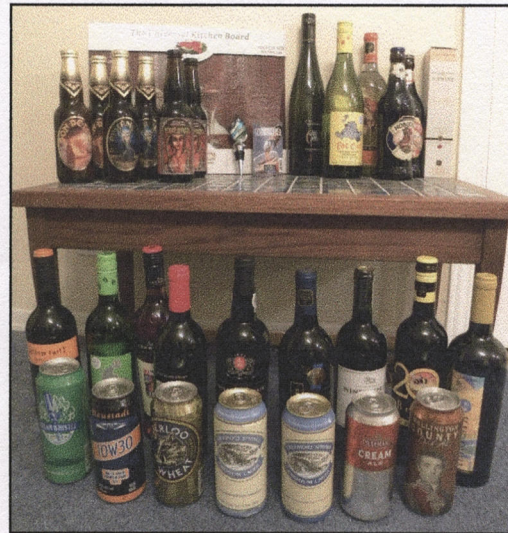

Music

Burn to the Ground by Luke Michielsen
Oak Lake by Tannis Slimmon
\$20 Ground Floor Music Gift Certificate

Dining

2.5 kg Tuckamore Natural Wildflower Honey
\$20 With the Grain Bakery Gift Certificate
With the Grain coffee mug
473 ml Wellington County Dark
473 ml Trailhead Lager
Wellington Brewery pint glass

Clothing

Trailhead T-shirt
Striped oven mitts
Handmade children's clothing
Hand-crocheted scarf

Home

Beeswax pear candle by Beelightful
Pottery bowl by Mermaid Springs Pottery
Photo art card with Guelph scene - KC Hornsby
Three framed watercolours by Peter Etril Snyder
Heather's Natural Soap Co. Assorted product

Wine and Beer Basket (est. value \$250)

The name says it all - a selection of fine wines and beers from across the globe!

Prize includes:

Wines and accessories

20 Bees Baco Noir
Peller Estates 2006 Cabernet-Merlot
Cellar and Classic Winery Series Valpolicella
Pelee Island winery 2008 Merlot
Pelee Island Winery 2008 Monarch Vidal
Trius 2007 Dry Reisling
Cat's Pee on a Gooseberry Bush
Fat Cat 2007 New Zealand Chardonnay
Taylor Fladgate 2001 Port
Pargua 11 Chile 2006
Barossa 2008 Rose
Yellowtail Merlot - Australia
Peller Estates Icewine
Glass wine bottle stopper
Drip catcher
Glass cutting Board with wine Motif