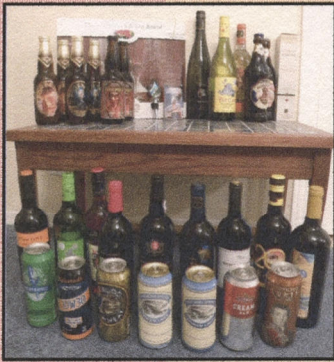

The Rainbow Chorus of Waterloo-Wellington "Celebration in Song" Raffle

Celebrating 15 proud years of performing in Guelph and Waterloo Region, the Rainbow Chorus gives you the chance to win one of five beautiful gift baskets, filled with goodies hand-selected by our singers. Tickets go toward your choice of prizes:

**Wine and Beer Basket
(est. value $250)**
The name says it all - a selection of fine wines and beers from across the globe!