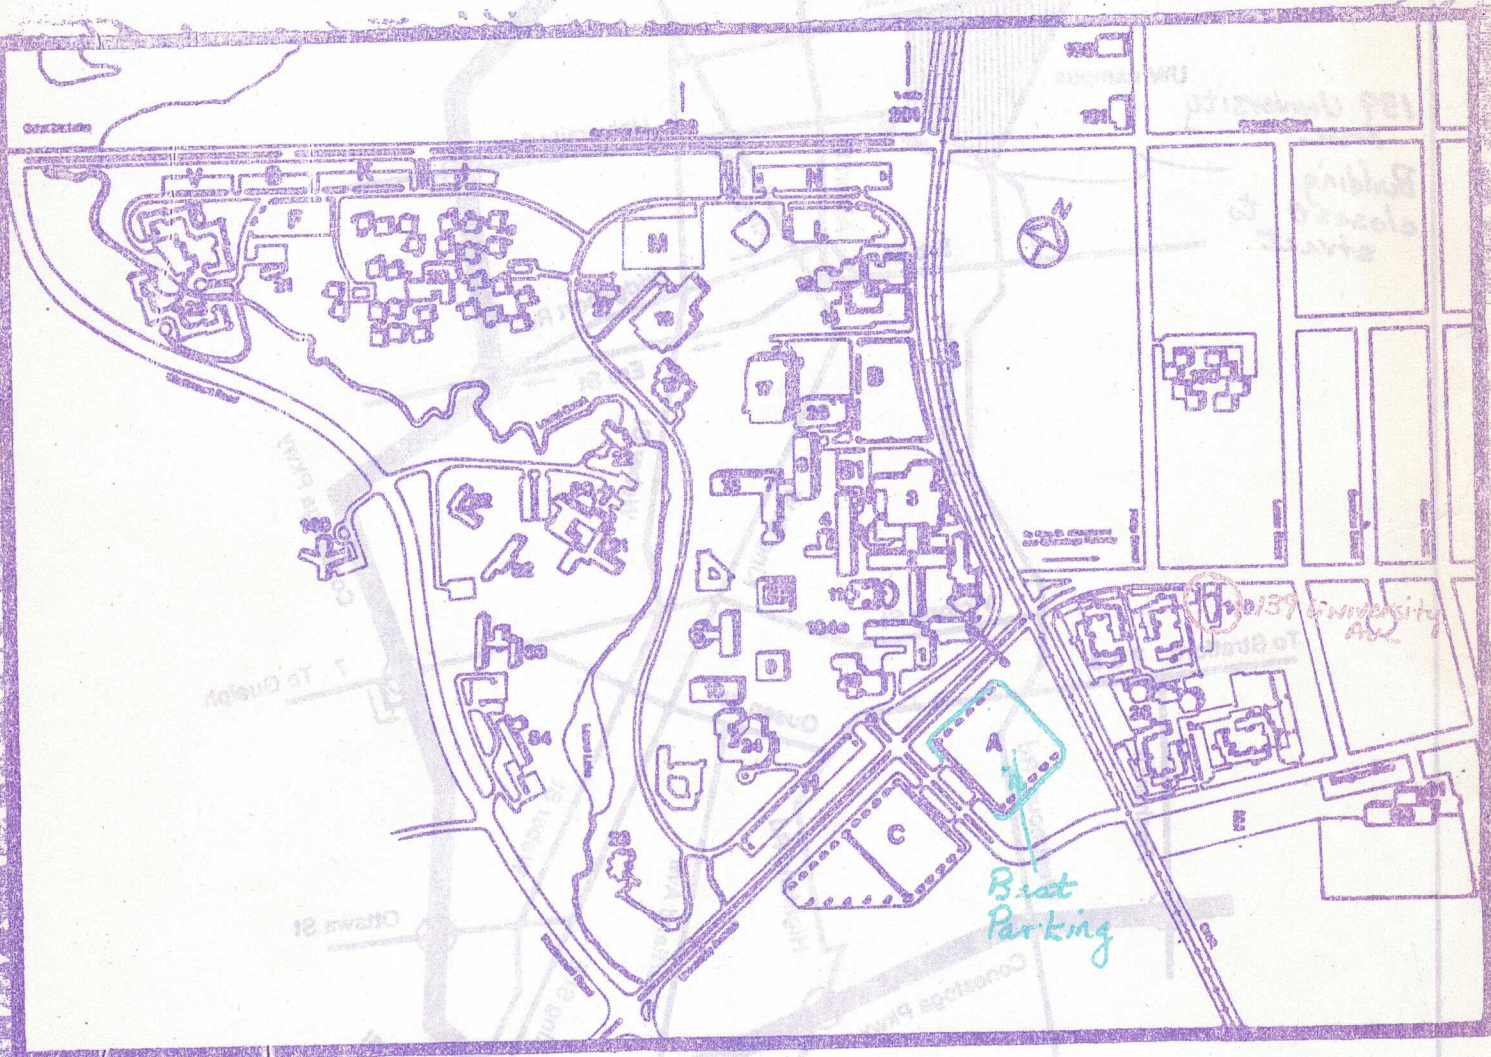

GLM

Waterloo University's Gay Liberation Movement

presents

A Bar 'n' Dance

at HAMMARSKJOLD HOUSE (red circle on map)

FRIDAY AUGUST 11 1972 8:30 pm

BAR AND RECORDED MUSIC

For out of town people not willing to drive home after the
 dance, Hammarskjold House has a number of rooms available
 reasonably priced around three dollars.

Routes to UW Campus

To reach UW campus from Hwy. 401, take Interchange 35 and follow Hwy. 8 to Kitchener; enter Conestoga Pkwy. by following Hwy. 7 East signs and follow Pkwy. to University Ave.; follow University Ave. West, to campus.

Highway 401
Interchange No 35