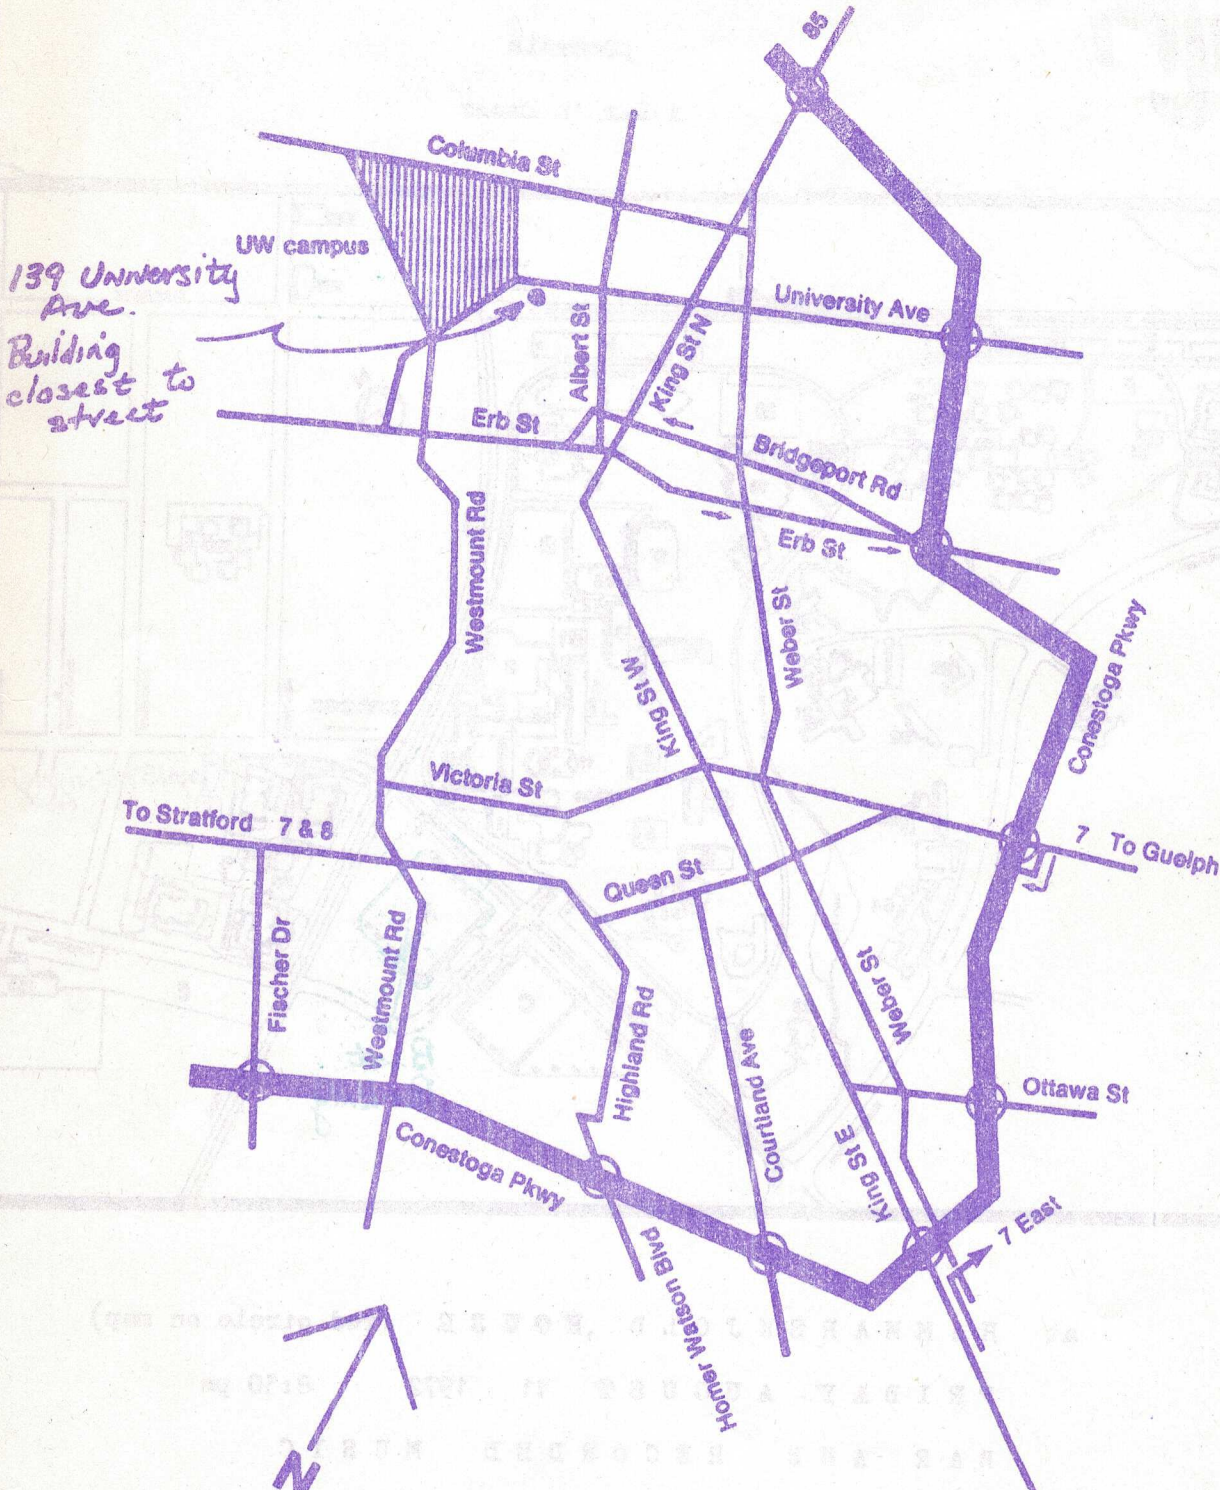

GLM

Waterloo University's Gay Liberation Movement

presents

A Bar 'n' Dance

at HAMMARSKJOLD HOUSE (red circle on map)

FRIDAY AUGUST 11 1972 8:30 pm

BAR AND RECORDED MUSIC

For out of town people not willing to drive home after the
 dance, Hammarskjold House has a number of rooms available
 reasonably priced around three dollars.

Routes to UW Campus

To reach UW campus from Hwy. 401, take Interchange 35 and follow Hwy. 8 to Kitchener; enter Conestoga Pkwy. by following Hwy. 7 East signs and follow Pkwy. to University Ave.; follow University Ave. West, to campus.

Highway 401
Interchange No 35